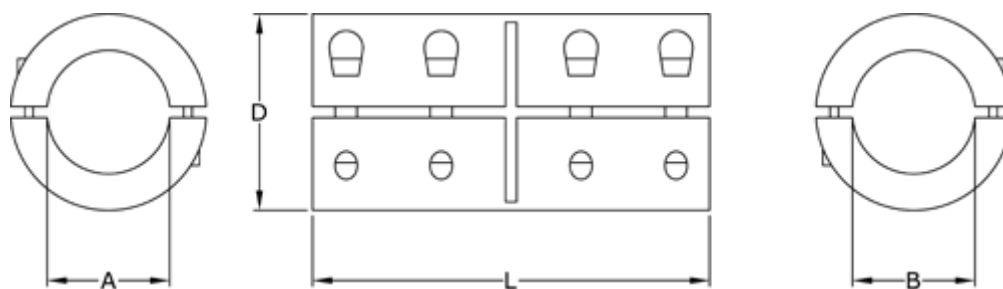

# Data Sheet

Article number: 3323046601035

Description: Rigid coupling size 35 bore 35/35 mm  
Two piece clamp, steel

## Measures

A = 35  
B = 35  
D = 67  
L = 95  
Screw = M8x25